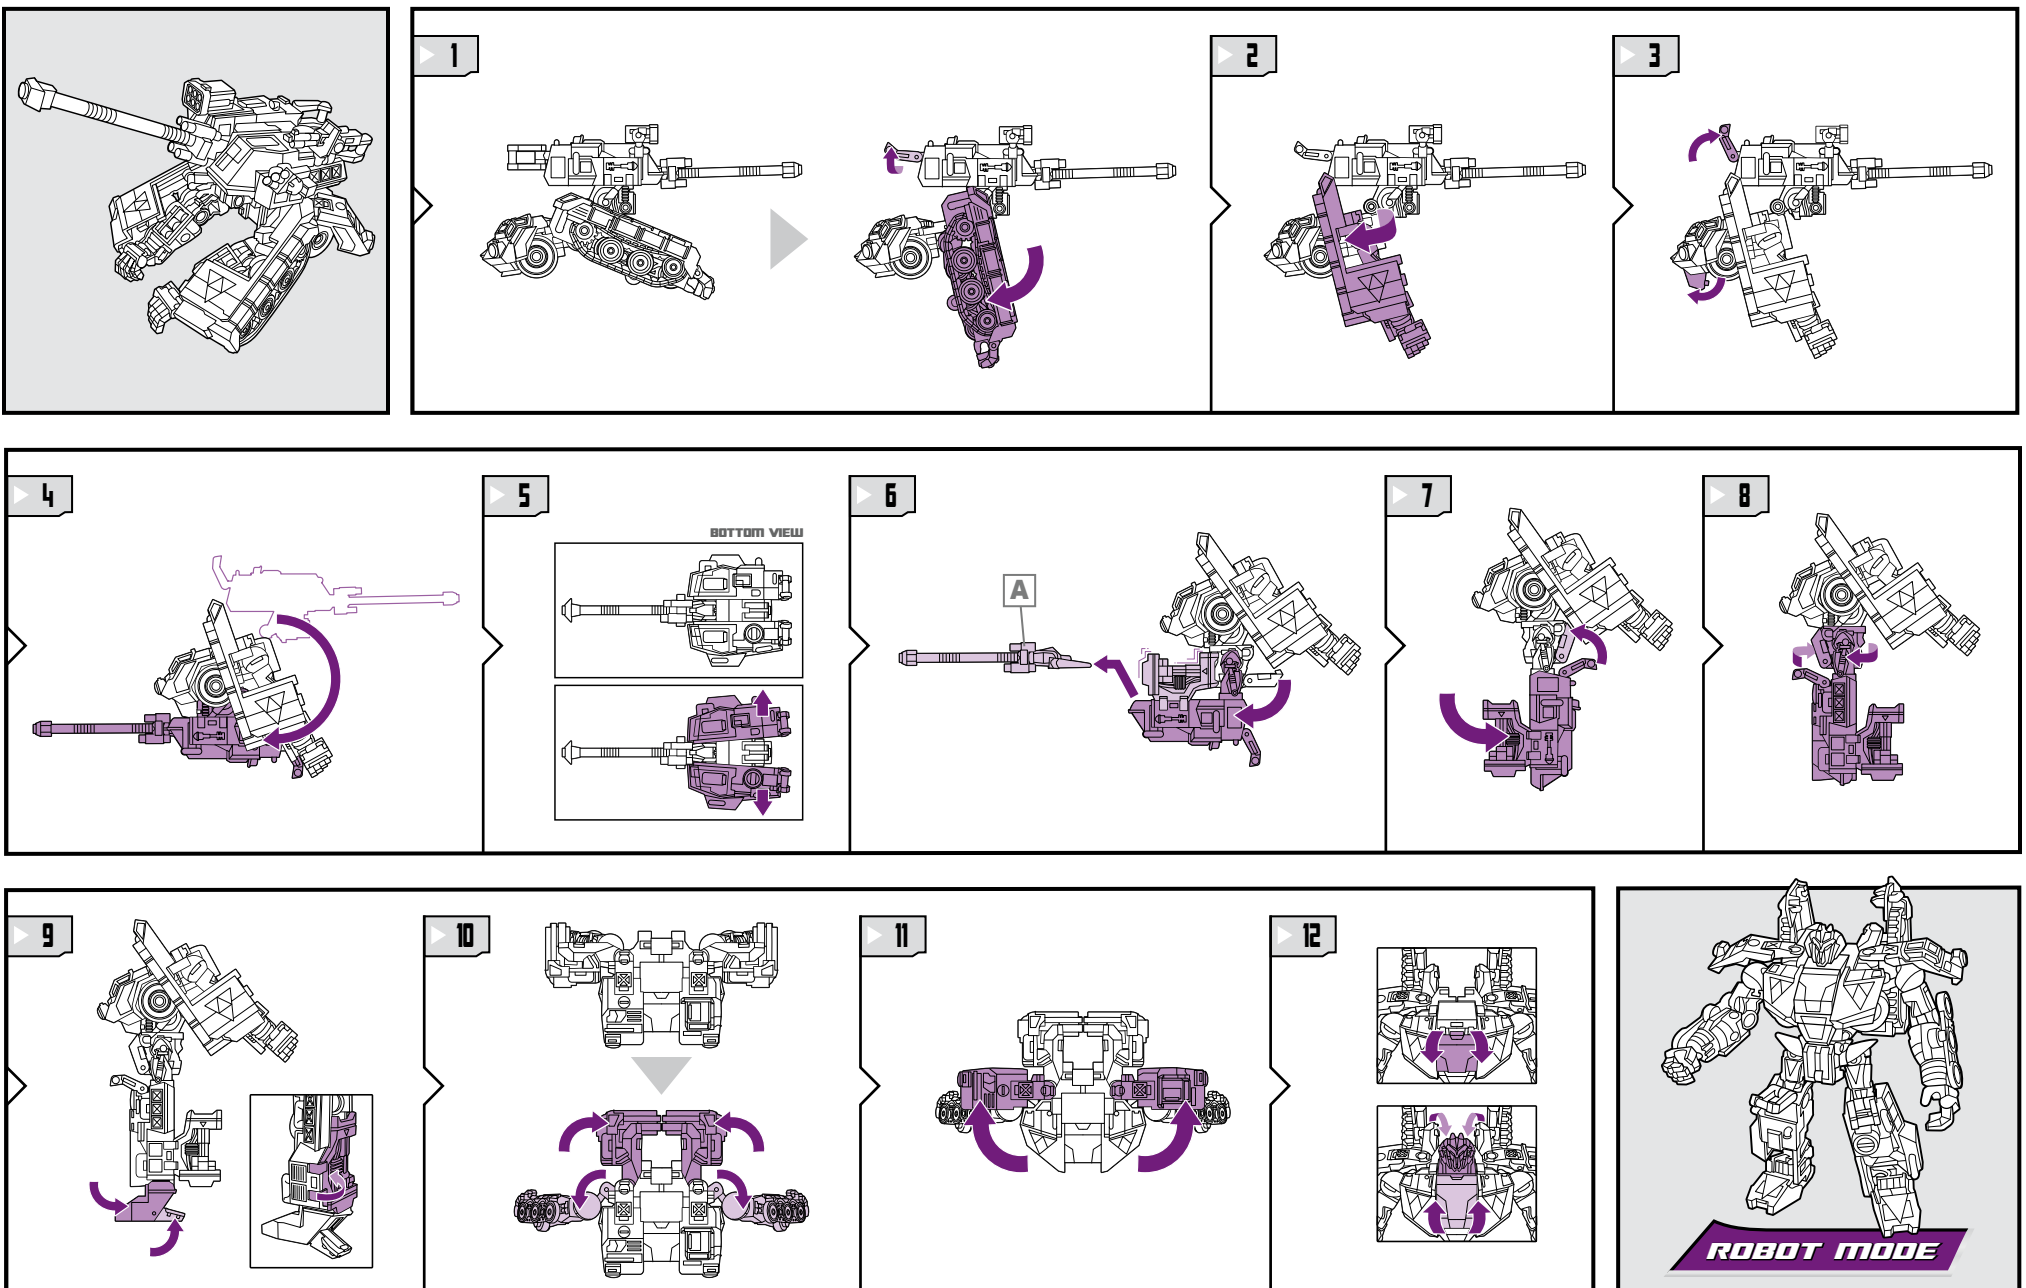

TRANSFORMERS

SKULLGRIN™

LEVEL: 0 1 2 3 4 5
INTERMEDIATE

DECEPTICON®

NOTE: Some parts are made to detach if excessive force is applied and are designed to be reattached if separation occurs. Adult supervision may be necessary for younger children.

WARNING:

CHOKING HAZARD—Small parts.
Not for children under 3 years.

AGES 5+

28590/98452 ASSY.

TRANSFORMERS.COM

CHANGING TO BATTLE STATION

CHANGING TO ROBOT

CHANGING TO VEHICLE