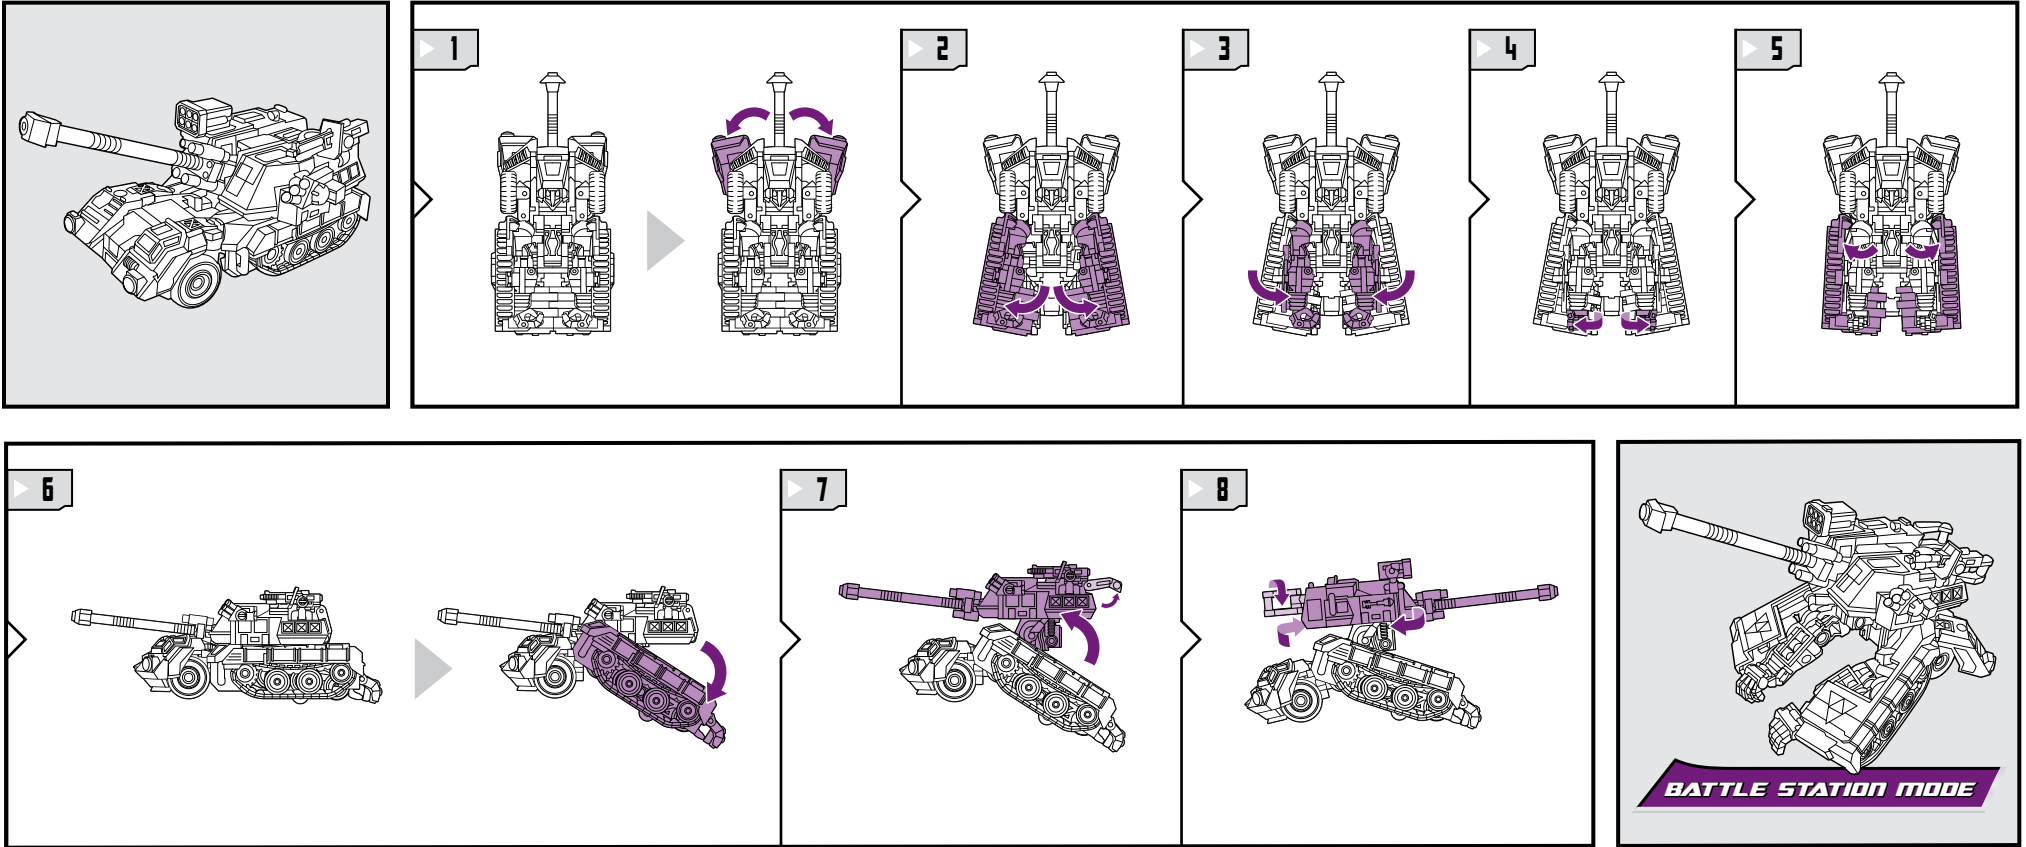

TRANSFORMERS

SKULLGRIN™

LEVEL: 0 1 2 3 4 5
INTERMEDIATE

DECEPTICON®

NOTE: Some parts are made to detach if excessive force is applied and are designed to be reattached if separation occurs. Adult supervision may be necessary for younger children.

WARNING:

CHOKING HAZARD—Small parts.
Not for children under 3 years.

AGES 5+

28590/98452 ASSY.

TRANSFORMERS.COM

CHANGING TO BATTLE STATION

CHANGING TO ROBOT

CHANGING TO VEHICLE