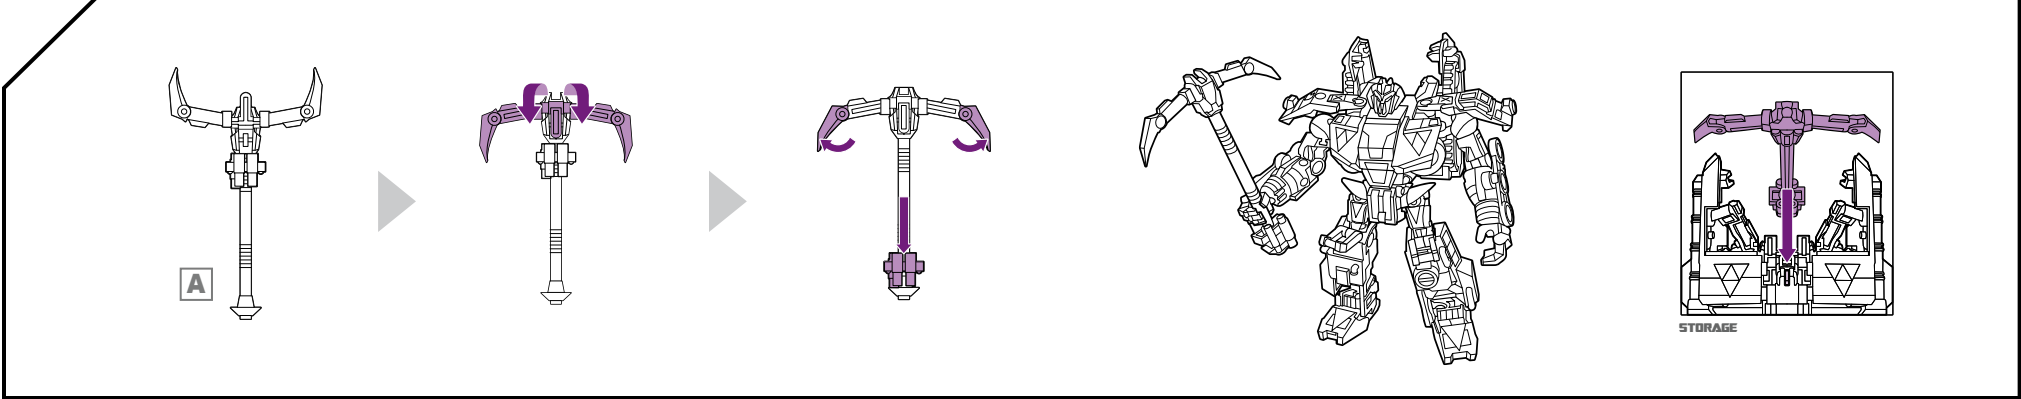

TRANSFORMERS

SKULLGRIN™

LEVEL: 0 1 2 3 4 5
INTERMEDIATE

DECEPTICON®

NOTE: Some parts are made to detach if excessive force is applied and are designed to be reattached if separation occurs. Adult supervision may be necessary for younger children.

WARNING:

CHOKING HAZARD—Small parts.
Not for children under 3 years.

AGES 5+

28590/98452 ASSY.

TRANSFORMERS.COM

CHANGING TO BATTLE STATION

CHANGING TO ROBOT

CHANGING TO VEHICLE