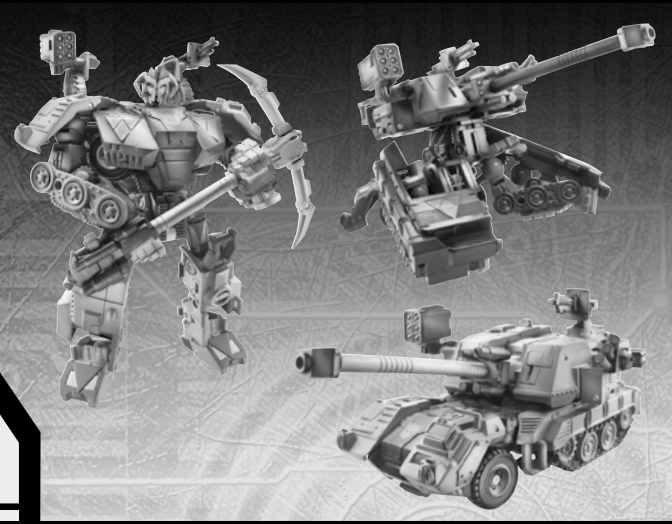

TRANSFORMERS

SKULLGRIN™

LEVEL: 0 1 2 3 4 5
INTERMEDIATE

DECEPTICON®

NOTE: Some parts are made to detach if excessive force is applied and are designed to be reattached if separation occurs. Adult supervision may be necessary for younger children.

WARNING:

CHOKING HAZARD—Small parts.
Not for children under 3 years.

AGES 5+

28590/98452 ASSY.

TRANSFORMERS.COM

CHANGING TO BATTLE STATION

CHANGING TO ROBOT

CHANGING TO VEHICLE